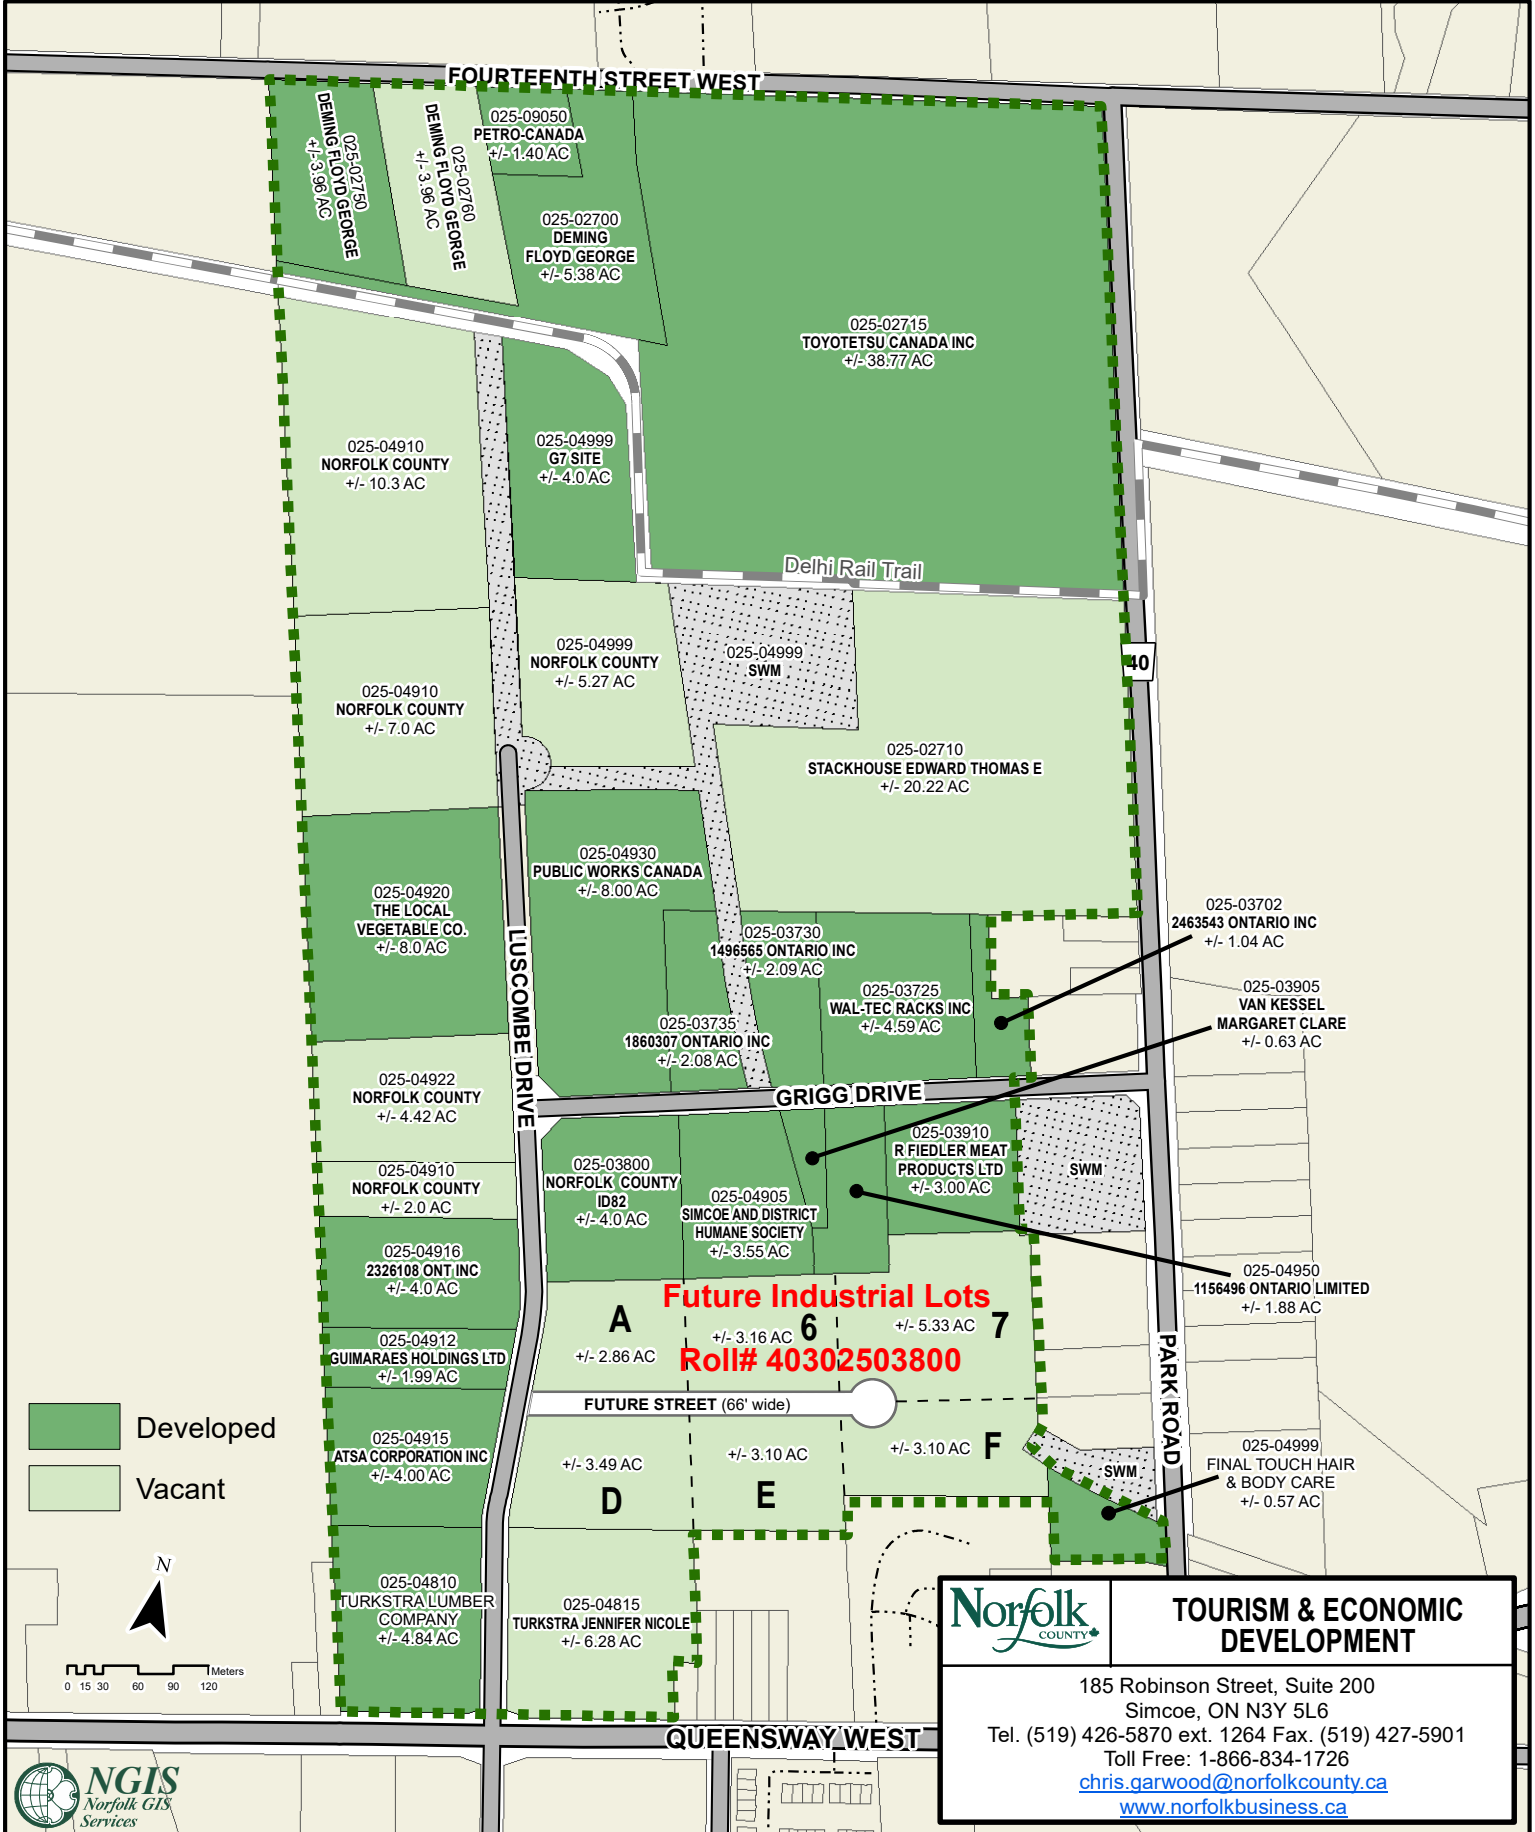

# Alfred W. Judd Industrial Park - Simcoe

**Norfolk COUNTY**

**TOURISM & ECONOMIC DEVELOPMENT**

185 Robinson Street, Suite 200  
 Simcoe, ON N3Y 5L6  
 Tel. (519) 426-5870 ext. 1264 Fax. (519) 427-5901  
 Toll Free: 1-866-834-1726  
[chris.garwood@norfolkcounty.ca](mailto:chris.garwood@norfolkcounty.ca)  
[www.norfolkbusiness.ca](http://www.norfolkbusiness.ca)