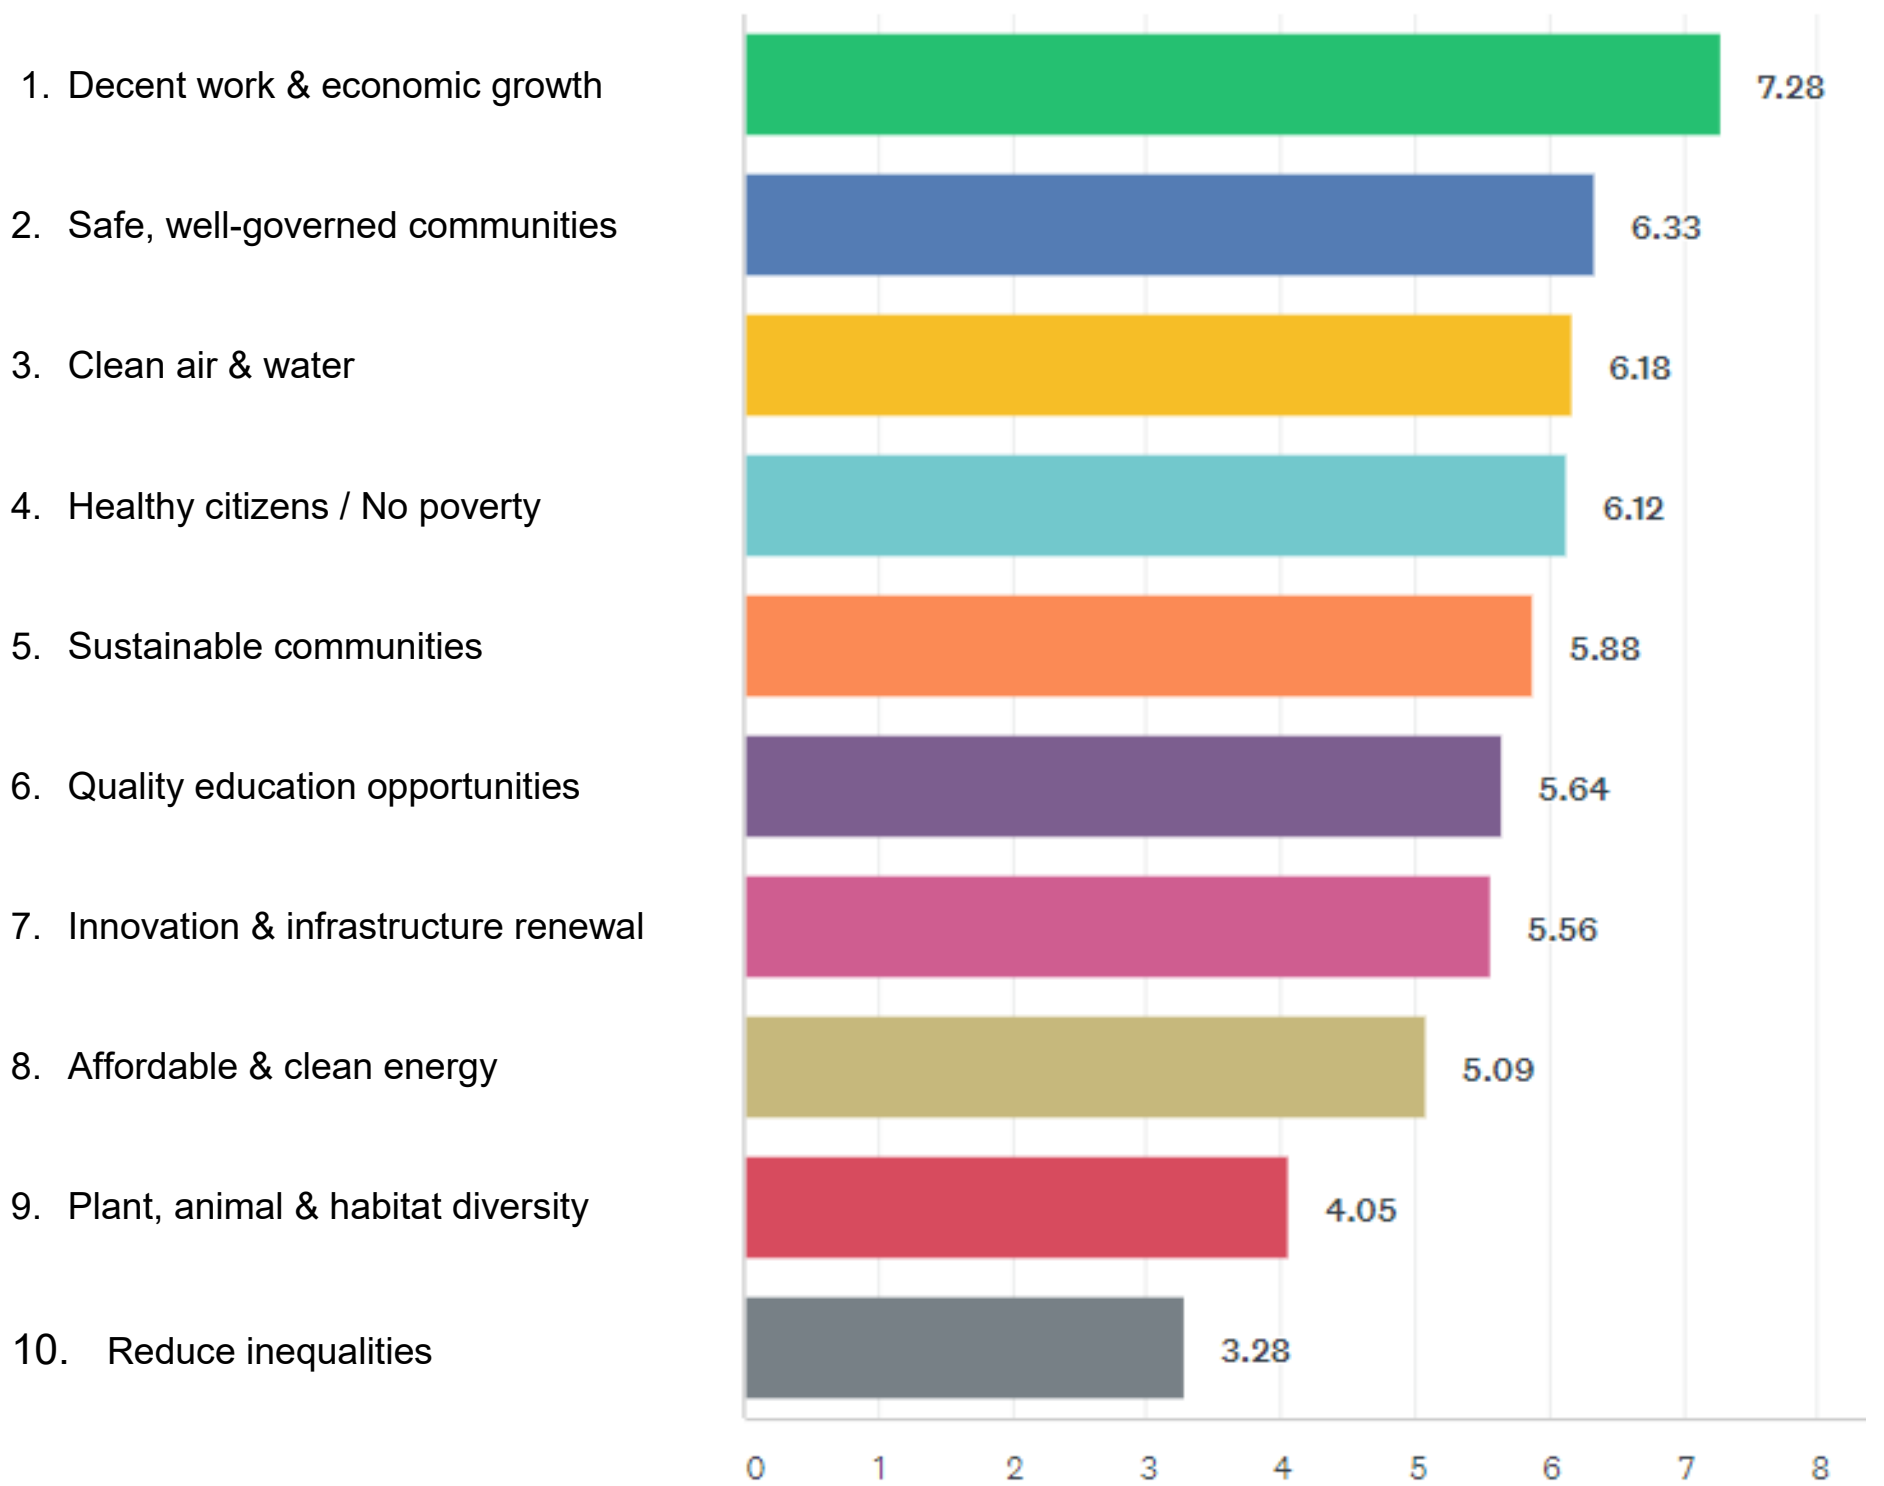

# Community Values – Agriculture Industry

- ↑↑ Two ranks higher than Norfolk overall
- ↑ One rank higher
- ~ Same ranking as Norfolk overall
- ↓ One rank lower
- ↓↓ Two ranks lower

Source: Respondents (n=216) with interest in Agriculture in “Strengths, Weaknesses, Opportunities, Threats & Values” survey conducted summer 2018

# Community Values – Norfolk County overall

Source: Norfolk County respondents in Strengths, Weaknesses, Opportunities, Threats & Values survey conducted summer 2018